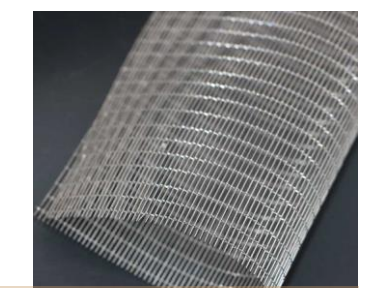

Bespoke gradients, specially mixed colors, and carefully crafted metal weaves.

Truly unique, exclusive, and never seen before.

PRODUCT SPECIFICATION

QKDBX-11Y