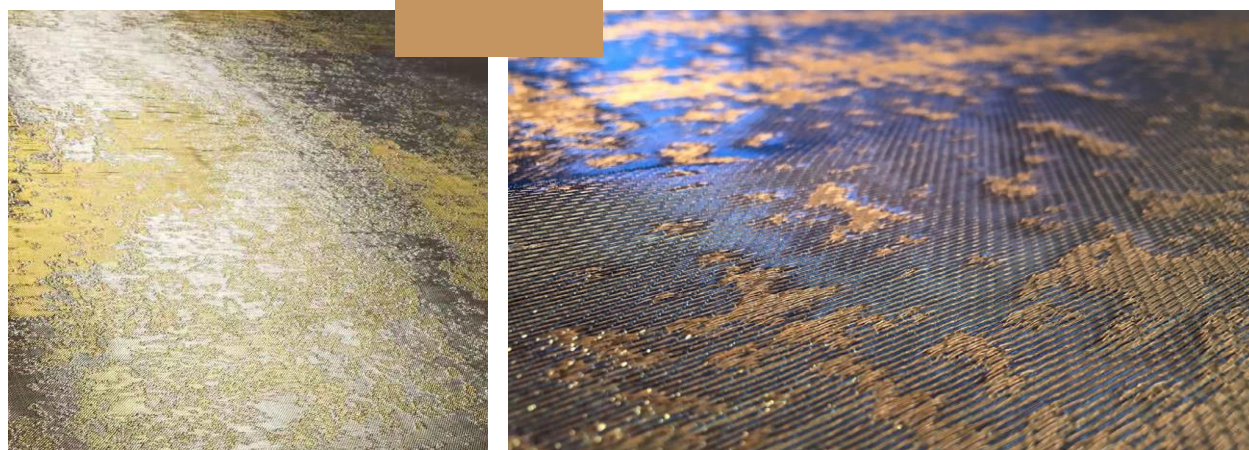

## Woven Metal Interiors

Woven metal interiors is metal textile fabric made from soft fine wire, generally, it is stick with fabric at back and is applied as wall covering, window treatments and glass lamination with hundreds of different styles and colors for customers option.

**Bespoke gradients, specially mixed colors, and carefully crafted metal weaves.**

**Truly unique, exclusive, and never seen before.**

## Application Scenarios

The mesh could be woven with customized logos or symbols or other designs.