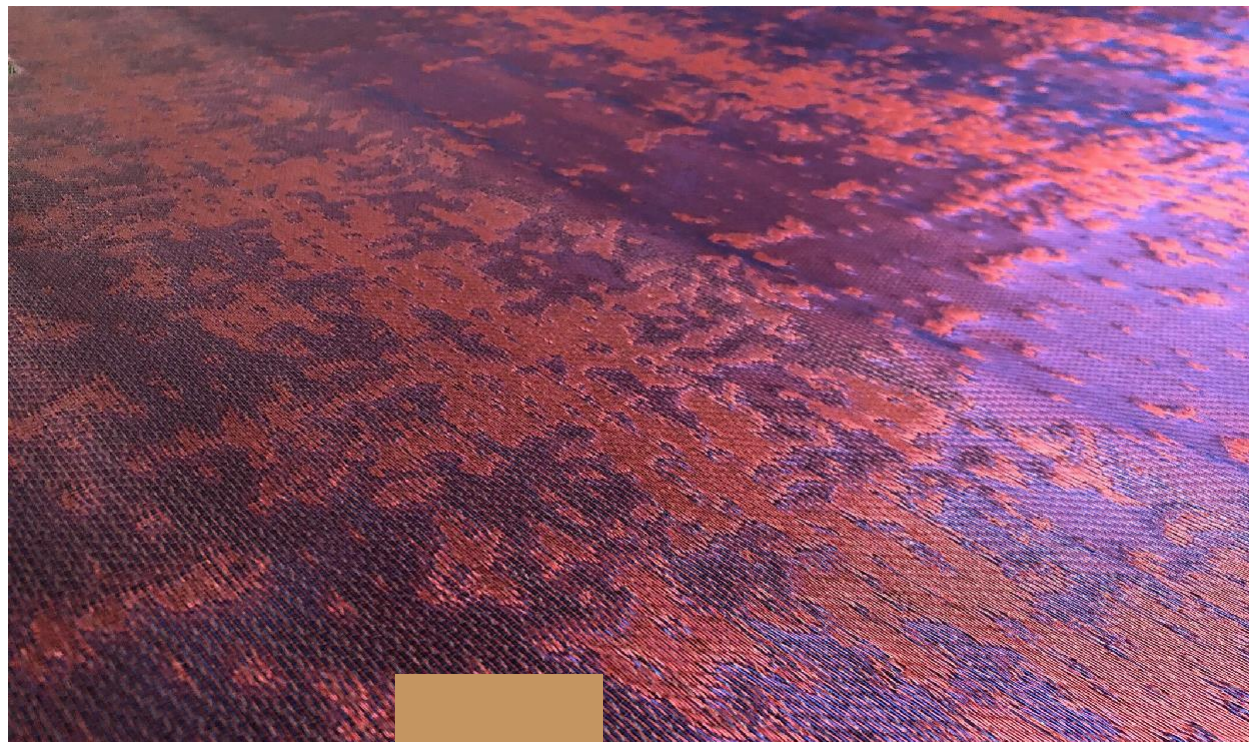

## Woven Metal Interiors

Woven metal interiors is metal textile fabric made from soft fine wire, generally, it is stick with fabric at back and is applied as wall covering, window treatments and glass lamination with hundreds of different styles and colors for customers option.

**Bespoke gradients, specially mixed colors, and carefully crafted metal weaves.**

**Truly unique, exclusive, and never seen before.**

## Application Scenarios

The mesh could be woven with customized logos or symbols or other designs.