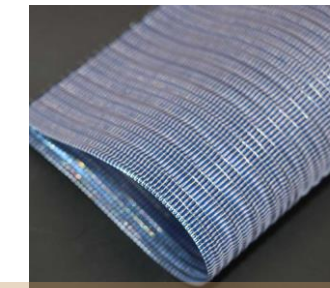

Bespoke gradients, specially mixed colors, and carefully crafted metal weaves.

Truly unique, exclusive, and never seen before.

PRODUCT SPECIFICATION

QKDB-26