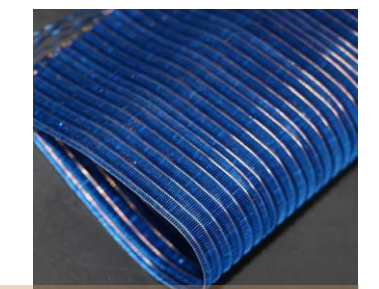

Bespoke gradients, specially mixed colors, and carefully crafted metal weaves.

Truly unique, exclusive, and never seen before.

PRODUCT SPECIFICATION

QKDBX2-01