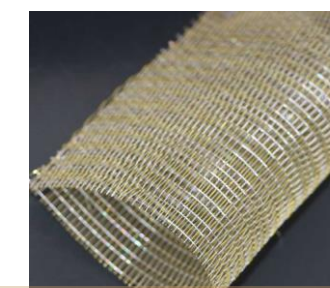

Bespoke gradients, specially mixed colors, and carefully crafted metal weaves.

Truly unique, exclusive, and never seen before.

PRODUCT SPECIFICATION

QKDBX-09