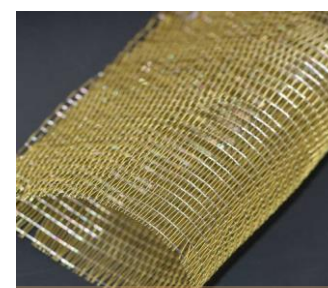

Bespoke gradients, specially mixed colors, and carefully crafted metal weaves.

Truly unique, exclusive, and never seen before.

PRODUCT SPECIFICATION

QKDBX-07