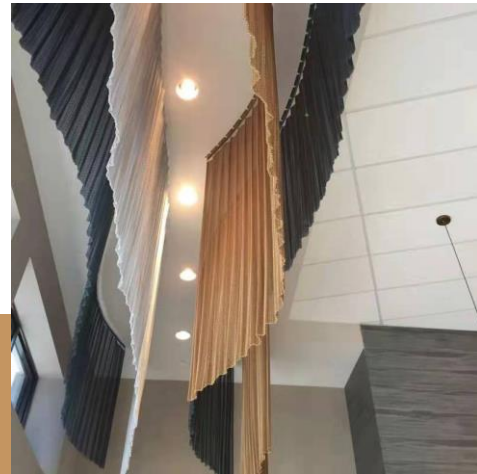

Due to the luxurious and practical feature

metal coil drapery has been chosen as today's decoration style by much more designers.

It is applied broadly in _____

exhibition halls

hotels

restaurants

lobby

living rooms

bathroom