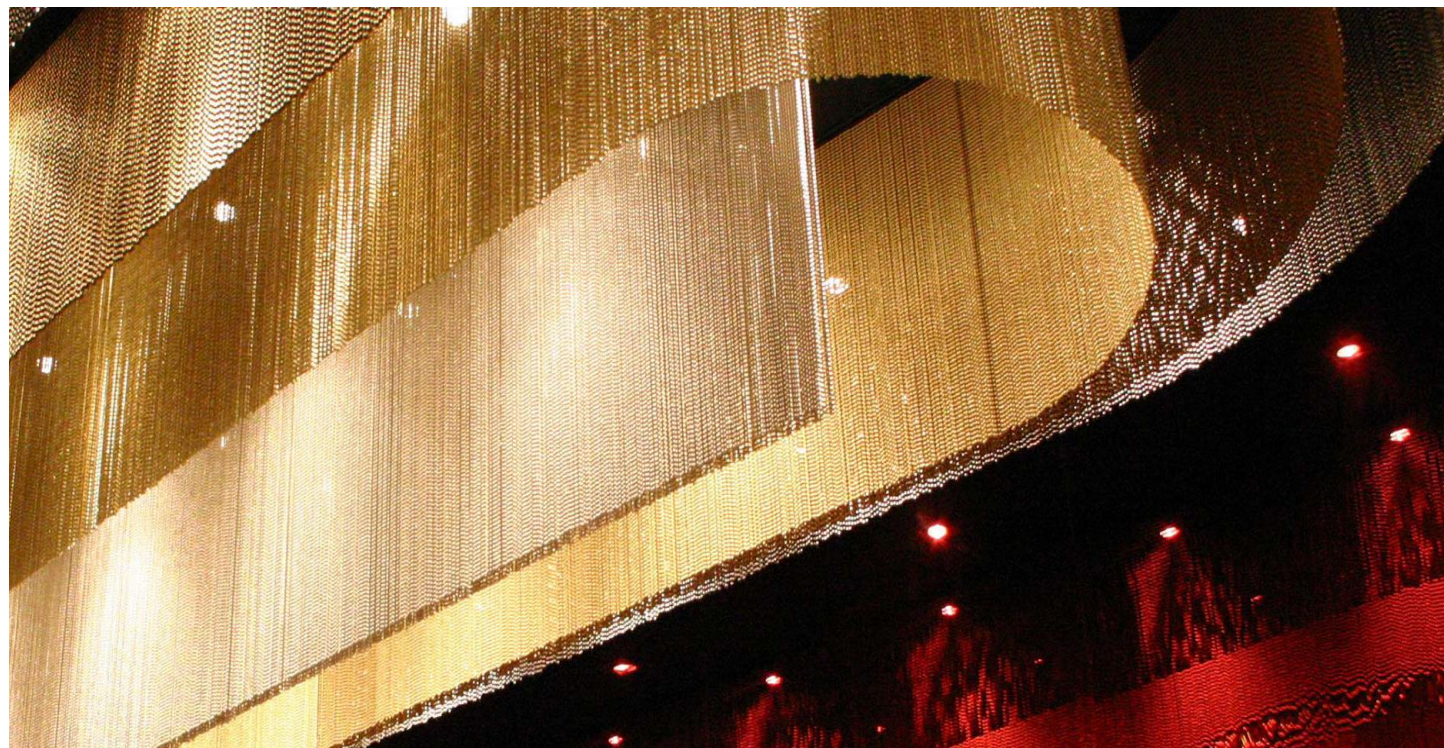

Due to the luxurious and practical feature

metal coil drapery has been chosen as today's decoration style by much more designers.

It is applied broadly in _____

exhibition halls

hotels

restaurants

lobby

living rooms

bathroom