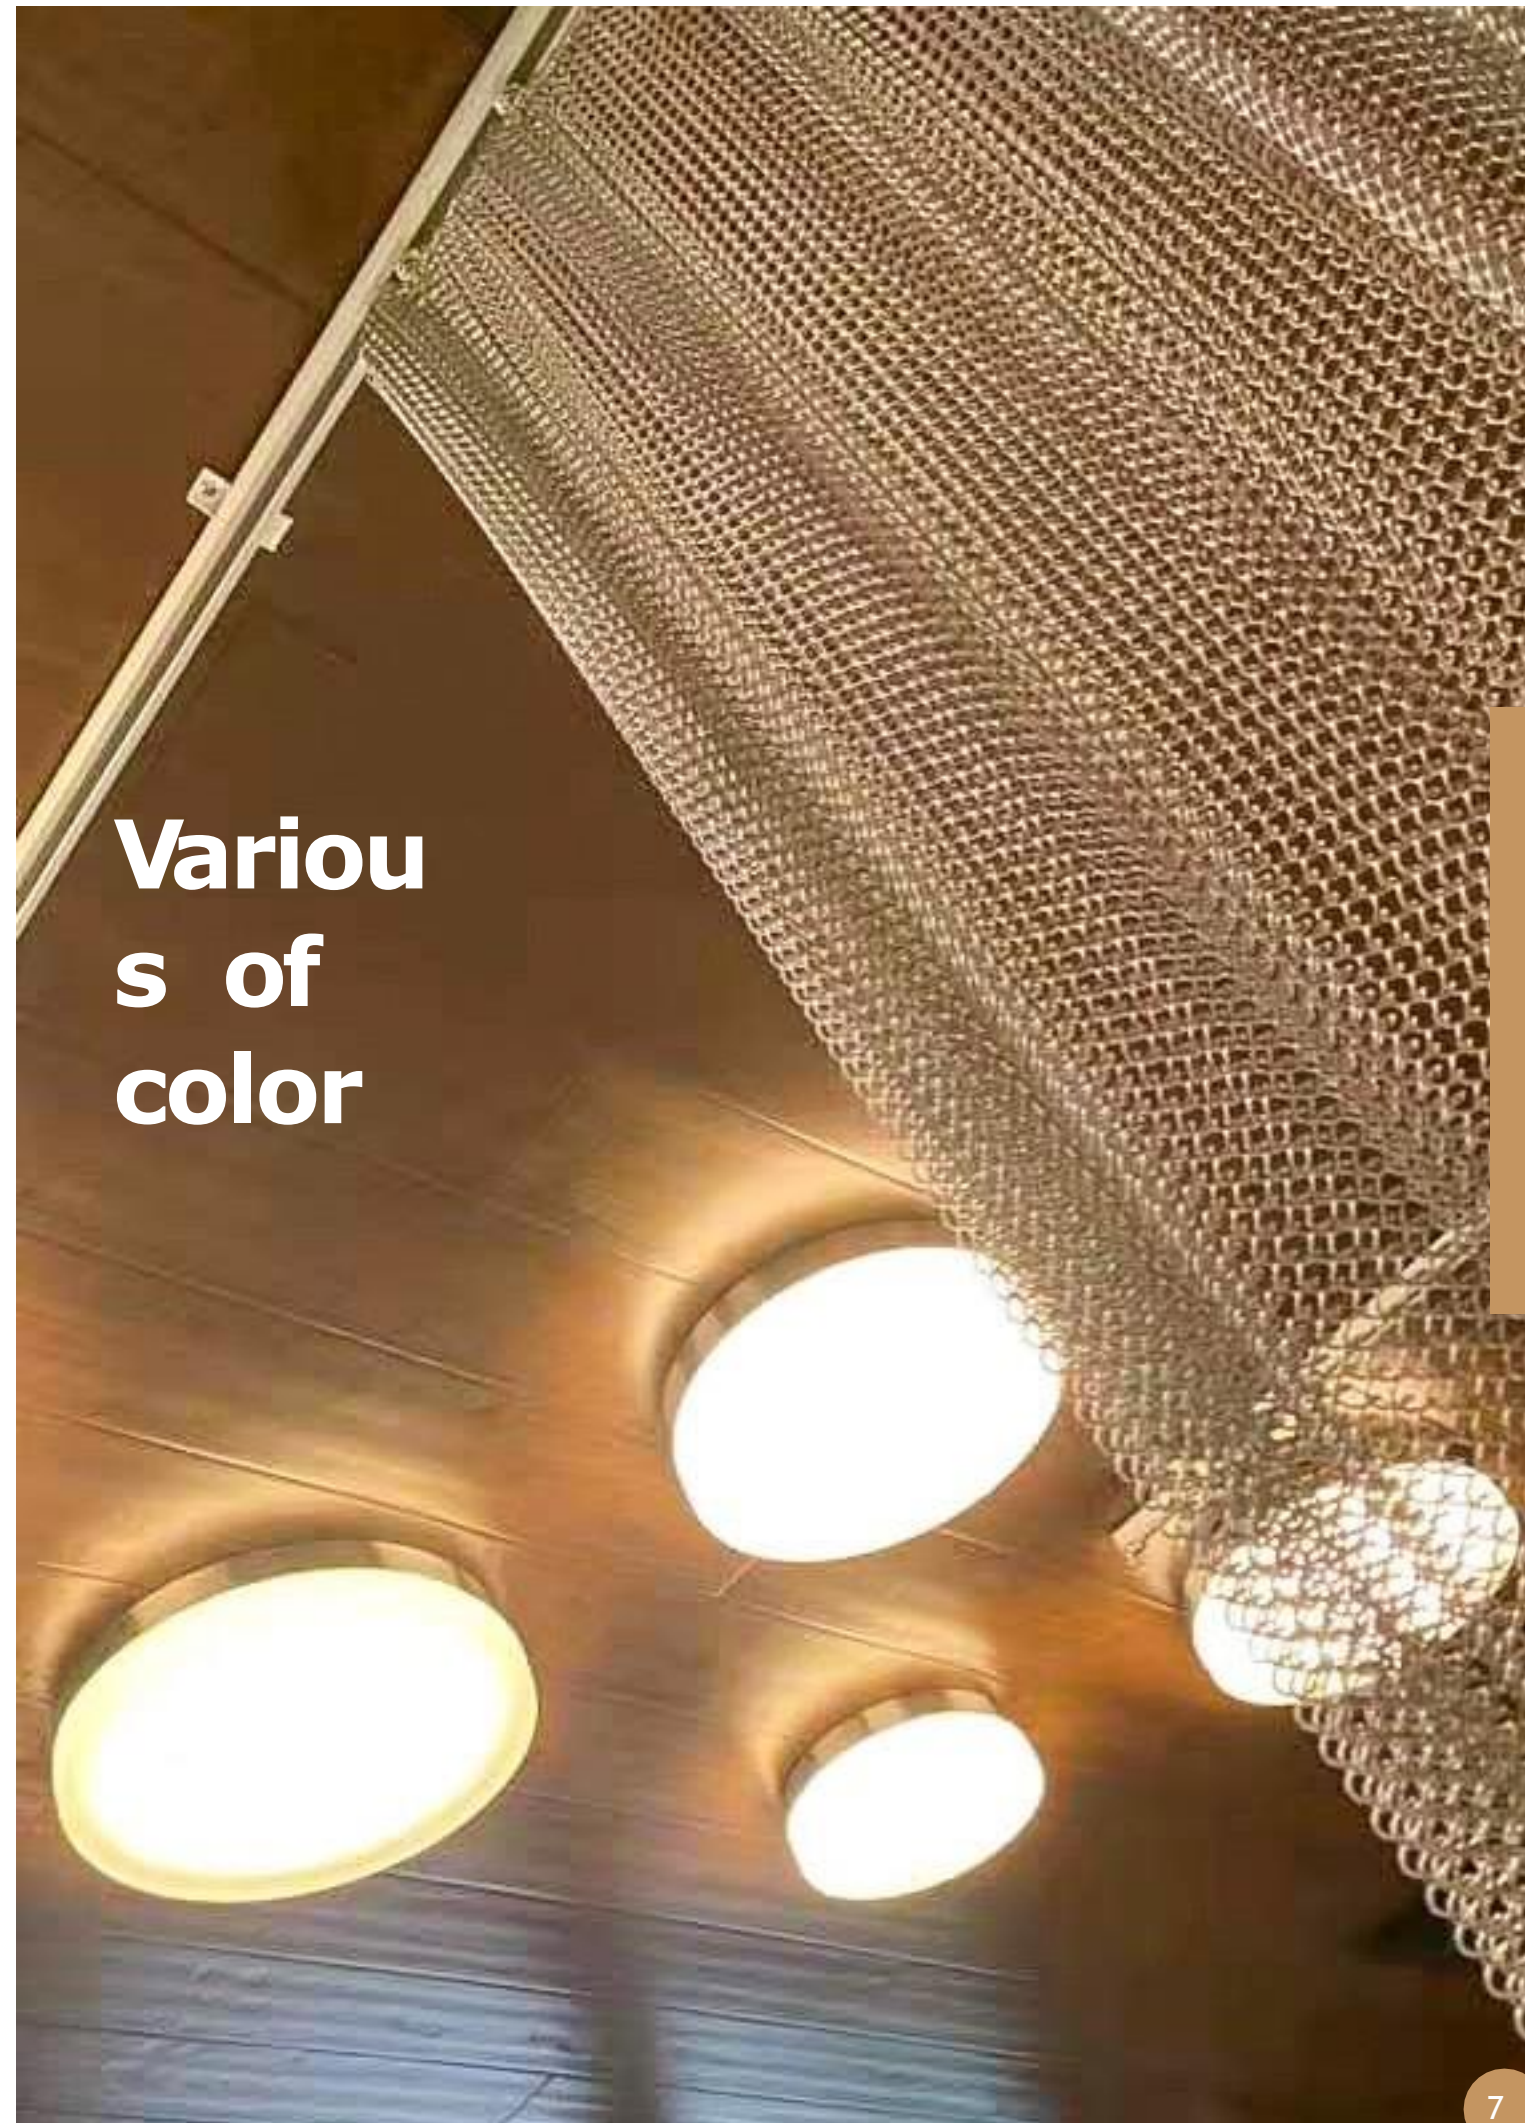

## 01

The advantage of Metal coil drapery is it could slid on the channel as a whole piece, and the cost performance is more suitable for customers, compared with chain link curtain, and other decorative mesh.

The chain on the surface of the curtain can secure the rippled effect.

▼ **1-10 VARIOUS**

Original metallic color, or spray chart into bronze, gold, ebony black, purplish red, etc, customized color is available.