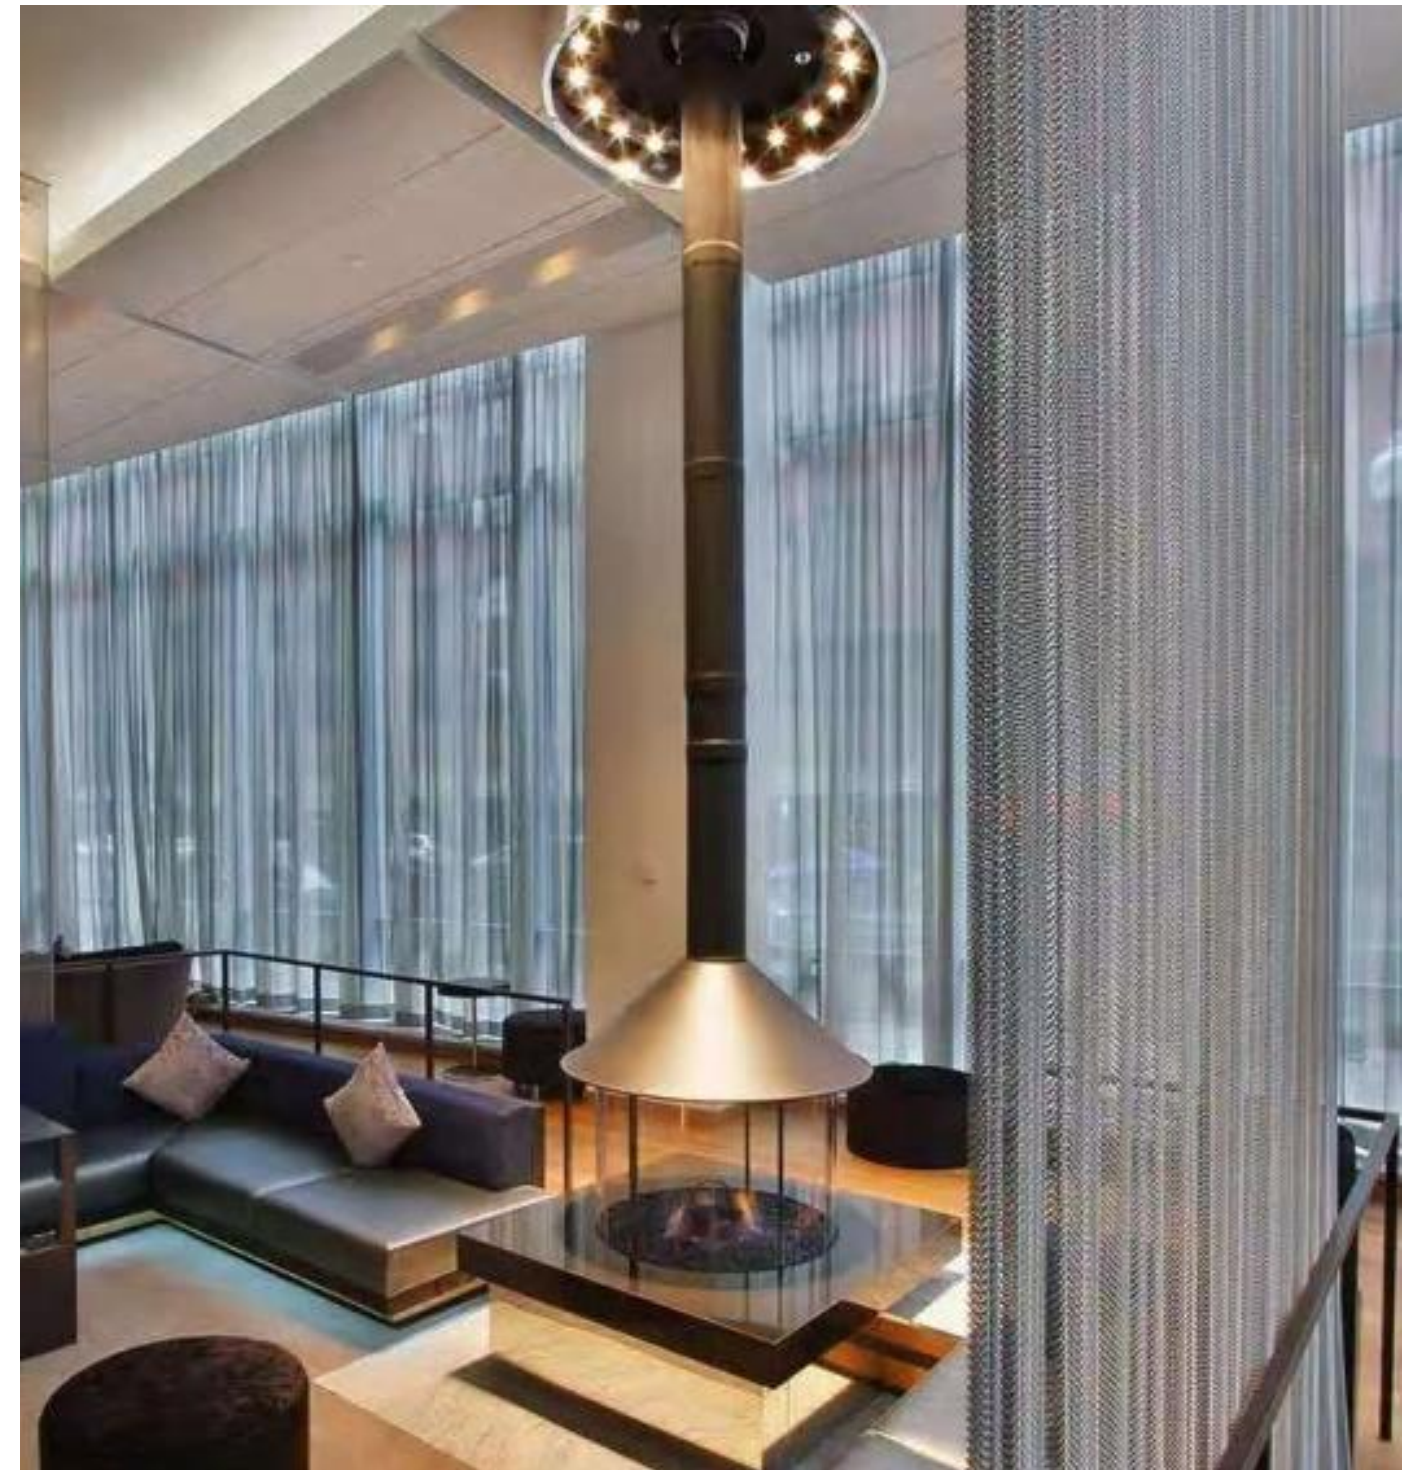

Due to the luxurious and practical feature

metal coil drapery has been chosen as today's decoration style by much more designers.

It is applied broadly in _____

exhibition halls

hotels

restaurants

lobby

living rooms

bathroom