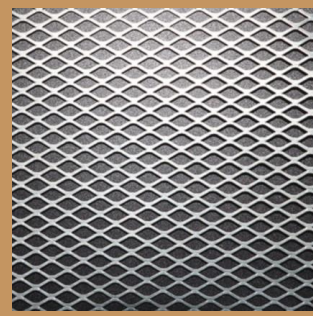

Customized
pattern
is
acceptable.

QKDEM-02

The products are durable, gorgeous and high-grade, with high technology content, solemn, generous, good stereo effect.

Aluminum expanded metal as a partition wall is widely welcomed in interior and exterior design.

Decorative Expanded Metal is widely used in

the facades, partitions, ceilings of buildings, and indoors of buildings such as airport stations, hotels, clubs, gymnasium opera houses, exhibition halls, ceilings, stairs, elevators, luxury office buildings, hotels, luxury dance halls, business halls, etc. Exterior decoration.