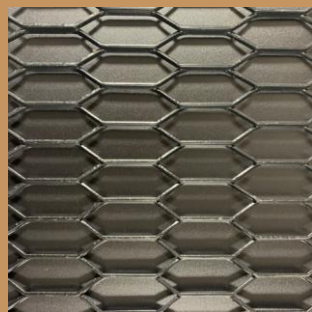

Customized
pattern
is
acceptable.

QKDEM-05

The products are durable, gorgeous and high-grade, with high technology content, solemn, generous, good stereo effect.

Aluminum expanded metal as a partition wall is widely welcomed in interior and exterior design.

Decorative Expanded Metal is widely used in

the facades, partitions, ceilings of buildings, and indoors of buildings such as airport stations, hotels, clubs, gymnasium opera houses, exhibition halls, ceilings, stairs, elevators, luxury office buildings, hotels, luxury dance halls, business halls, etc. Exterior decoration.